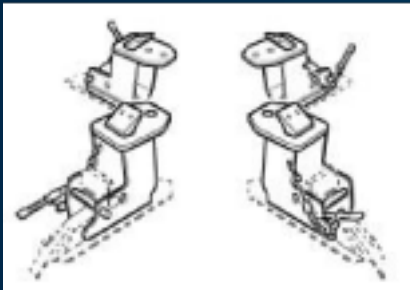

TIRE CHANGER ACCESSORIES

70-036-B

Press arm. Pneumatic device to facilitate the operations for mounting/removing low-profile tires

75-1002-B

Kit of 4 adapters for motorcycle wheels from 6" to 23"

75-9001-B

Bead seater with 18L air tank, CE approved