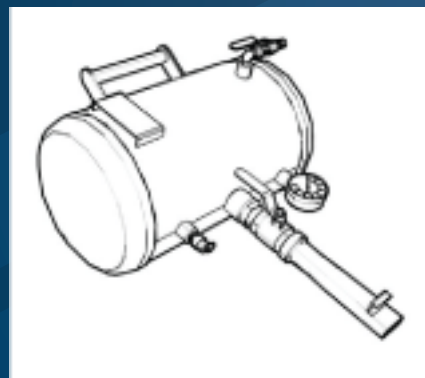

TIRE CHANGER ACCESSORIES

70-036-B

Press arm. Pneumatic device to facilitate the operations for mounting/removing low-profile tires

75-1002-B

Kit of 4 adapters for motorcycle wheels from 6" to 23"

75-9001-B

Bead seater with 18L air tank, CE approved